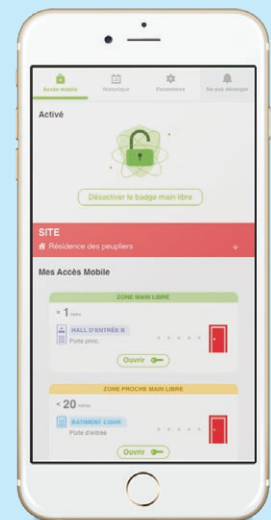

MOBILE ACCESS V2
HAND-FREE DIGITAL ACCESS (Coming soon...)

Switch to Hands Free and 100% digital access using your IPGUARD app. As you approach the access door and with your phone in your pocket, the door unlocks as if by magic...

The Free Hand is a new freedom of movement. Free yourself from the constraint of your fob and come and go in your lobby in an instant, even with your hands full.

- Great ease of use for residents
- Secure, traceable and unlimited provider access for managers
- Cost savings
- An ecological access solution