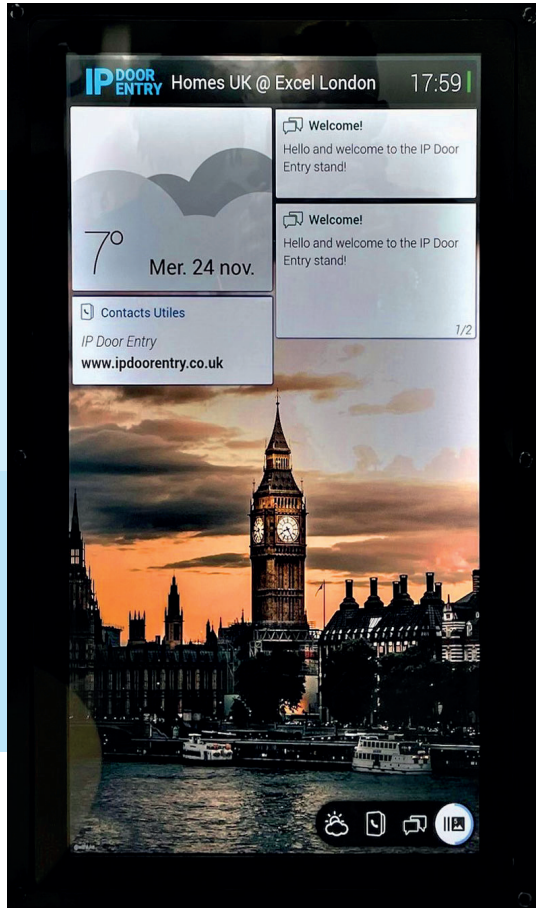

REAL TIME

Signage

Survey function

Contact directories

Videos

# INTERACTIVE DIGITAL NOTICEBOARD

## KEY FEATURES...

- ▶ Interactive touch screen
- ▶ Weather reports
- ▶ Contact directories
- ▶ Display useful information, messages and videos
- ▶ Survey function
- ▶ Vandal resistant
- ▶ CLOUD management
- ▶ Easy Installation