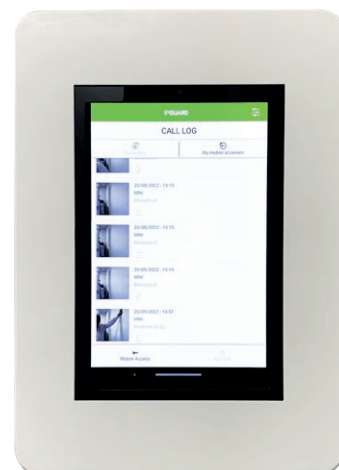

Hodgson Court

IPGUARD 4G/IP/GSM video entry with dedicated Wi-Fi enabled tablets as monitors.

The challenge

The previous hardwired system had started to fail and the cost to the housing association for repairs and reactive call-outs was huge.

This meant that the permanent residents could use their own devices to communicate with their visitors and grant access.

At the same time, the short term stay homes received visitor calls on their dedicated tablets. The tablets were restricted so that only the IPGUARD APP could be accessed and each one was secured in an anti-theft lockable enclosure. Each tablet just needed to be connected to the home's Wi-Fi and plugged into the wall. It did not require re-cabling to the riser cupboards.