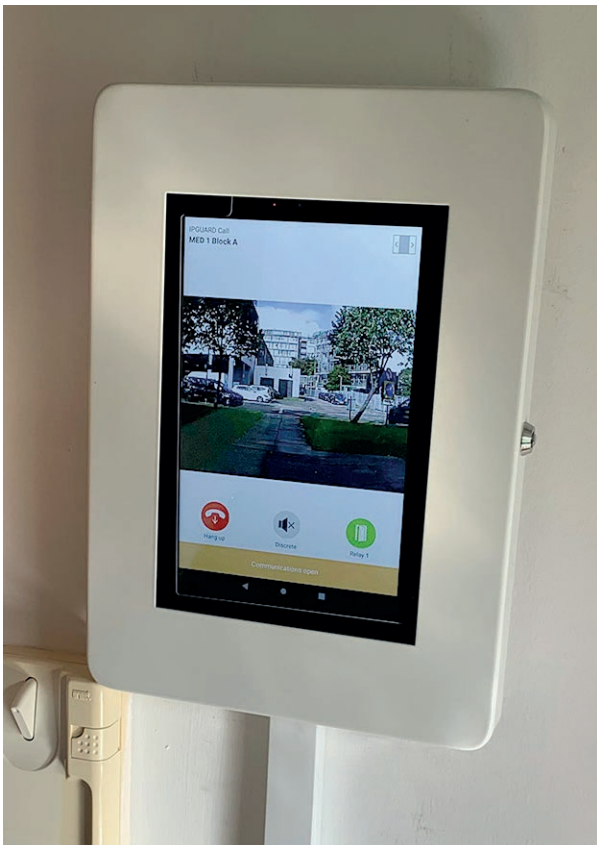

RUSSELLS WHARF & HODGSON COURT

IPGUARD® 4G/IP/GSM VIDEO ENTRY

For  **Network Homes**

24/7/365 REAL-TIME
CLOUD MANAGEMENT
baticonnect.com

Secured by Design

Police Preferred Specification

The IPGUARD® 4G/IP/GSM CLOUD Door Entry & Access Control system provides a more cost effective, efficient and sustainable solution.

Hodgson Court

IPGUARD 4G/IP/GSM video entry with dedicated Wi-Fi enabled tablets as monitors.

The challenge

The previous hardwired system had started to fail and the cost to the housing association for repairs and reactive call-outs was huge.

The site was comprised of 160+ flats including multiple short-term residencies that were used by NHS on-call staff.

The solution

IP Door Entry proposed a hybrid wireless system. This employed the IPGUARD 4G/IP/GSM in conjunction with dedicated wireless tablets secured in lockable enclosures.

This meant that the permanent residents could use their own devices to communicate with their visitors and grant access.

At the same time, the short term stay homes received visitor calls on their dedicated tablets. The tablets were restricted so that only the IPGUARD APP could be accessed and each one was secured in an anti-theft lockable enclosure. Each tablet just needed to be connected to the home's Wi-Fi and plugged into the wall. It did not require re-cabling to the riser cupboards.