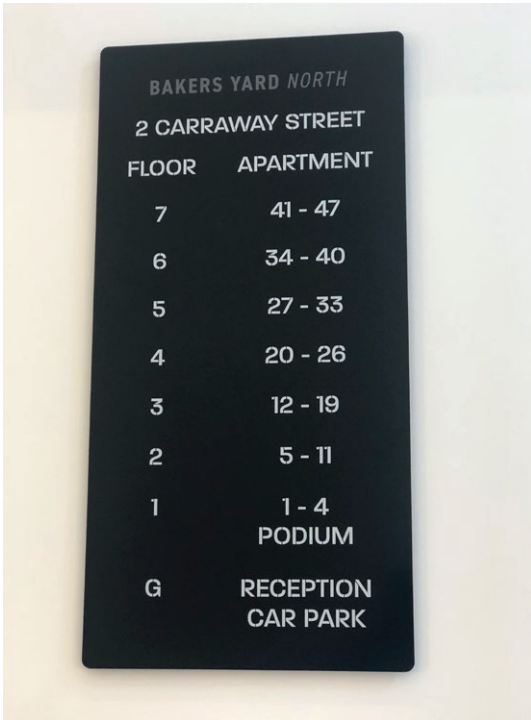

# BAKERS YARD, READING RG1

**IPVIEW® FULL IP/PoE VIDEO ENTRY**

189 flats, first phase.

24/7/365 REAL-TIME  
CLOUD MANAGEMENT  
[baticonnect.com](http://baticonnect.com)

All Visitor Main Entrances are equipped with IPVIEW® Full IP/PoE Video Entry panels.

Residents receive a video call from the visitor at the IPVIEW® panel on the ZEUS 7" TFT Touchscreen receiver.