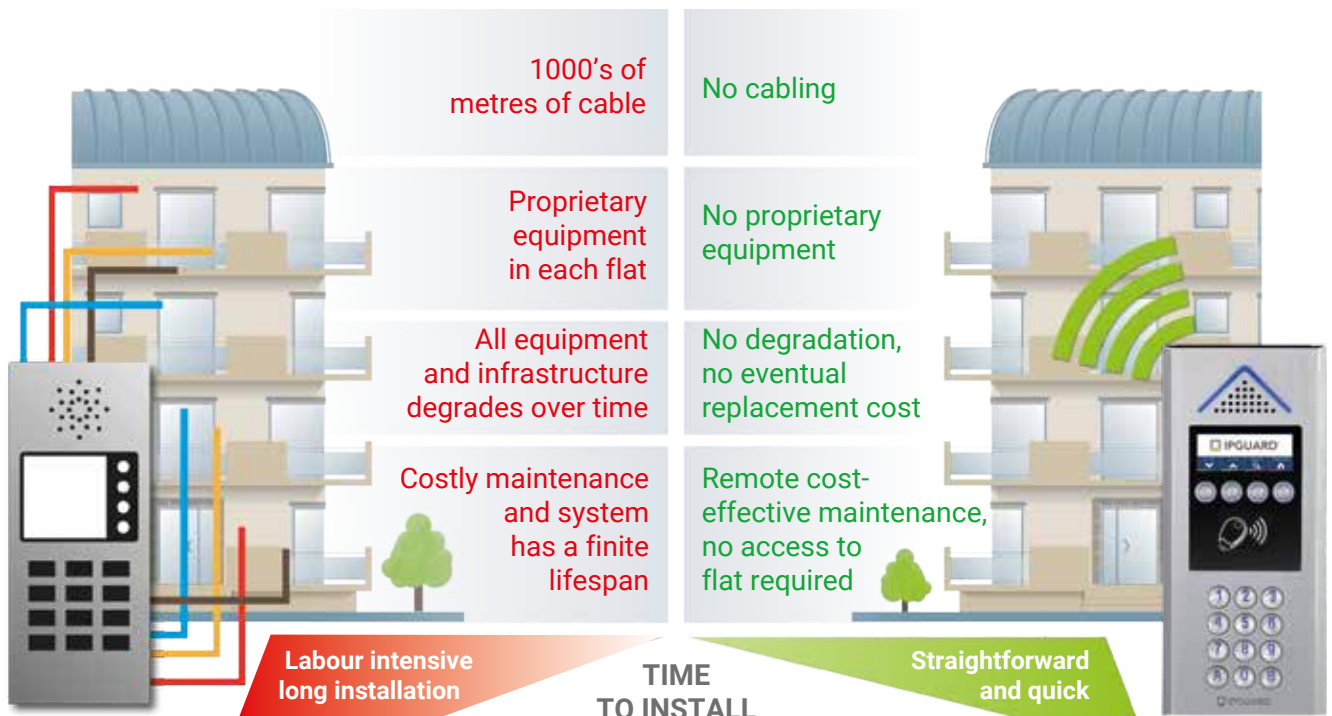

The IPGUARD® 4G/IP/GSM CLOUD Door Entry & Access Control system provides a more cost effective, efficient and sustainable solution.

Cost effective

No need for monitors, cabling to flats and proprietary equipment to repair or replace!

IPGUARD
Smart App

Broadwater Farm Estate - Project Brief

The existing hardwired door entry system had failed. The system was comprised of 104 dwellings, 14 landing panels & 2 main entrance panels.

The existing PAC access control system was maintained on this project as it was only recently replaced. The IPGUARD provides another big advantage due to its dual functionality, door entry & access control managed on one CLOUD portal. The IPGUARD as standard comprises of an integral proximity reader and CLOUD connection. Meaning when the PAC fails, or the client feels necessary to upgrade the access control, the IPGUARD makes it easy, secure, and cost-effective.

HARDWIRED DOOR ENTRY

IPGUARD®

IPGUARD TOUCH

Each floor landing is secured with an IPGUARD TOUCH panel.

IPGUARD
Smart App

IPGUARD
Smart App

Available from Google Play and App Store

SO SIMPLE AND CONVENIENT FOR RESIDENTS