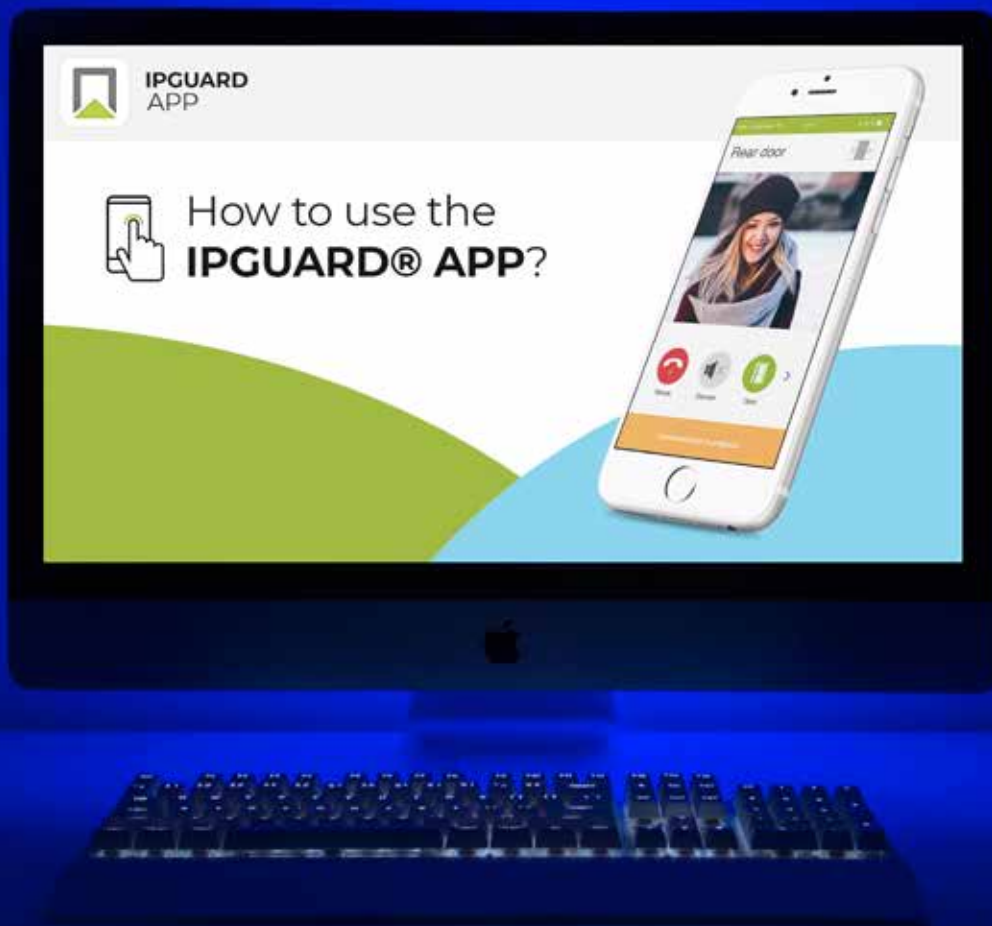

IPGUARD
Smart App

Broadwater Farm Estate - Project Brief

The existing hardwired door entry system had failed. The system was comprised of 104 dwellings, 14 landing panels & 2 main entrance panels.

The existing PAC access control system was maintained on this project as it was only recently replaced. The IPGUARD provides another big advantage due to its dual functionality, door entry & access control managed on one CLOUD portal. The IPGUARD as standard comprises of an integral proximity reader and CLOUD connection. Meaning when the PAC fails, or the client feels necessary to upgrade the access control, the IPGUARD makes it easy, secure, and cost-effective.

HD QUALITY IMAGES

ZOOM IN & FULL SCREEN

CALL LOGS WITH IMAGES

Visitors received, missed calls, doors opened, access denied – all with time and date.

PREVIEWING

Discrete preview before answering. Shows visitor calling location.

MULTI RELAYS CONTROLS

Open the door or vehicle gate. Speak handsfree or privately.

www.ipdoentry.co.uk/ipguard

**TOTAL 24/7/365 REAL-TIME
MANAGEMENT OF ALL YOUR SITES**
www.baticonnect.com

PROGRAM ALL SYSTEMS, PANELS, CREDENTIALS REMOTELY