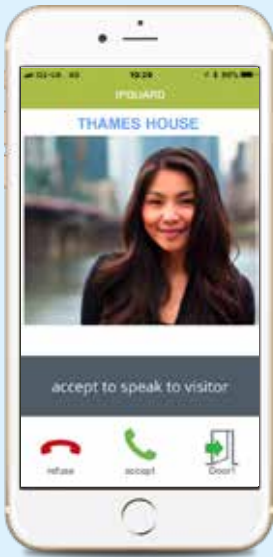

HARDWIRED DOOR ENTRY

IPGUARD®

IPGUARD TOUCH

Each floor landing is secured with an IPGUARD TOUCH panel.

IPGUARD
Smart App

IPGUARD
Smart App

Available from Google Play and App Store

SO SIMPLE AND CONVENIENT FOR RESIDENTS

HD QUALITY IMAGES

ZOOM IN & FULL SCREEN

CALL LOGS WITH IMAGES

Visitors received, missed calls, doors opened, access denied – all with time and date.

PREVIEWING

Discrete preview before answering. Shows visitor calling location.